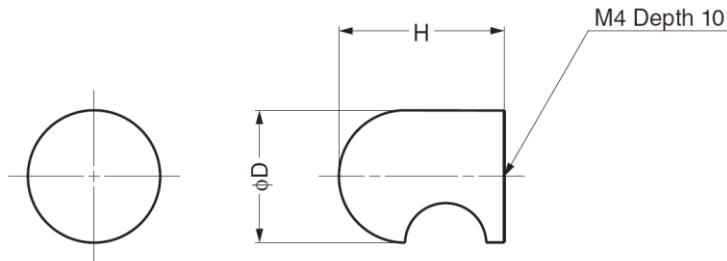

GUIB Polyester Knob

Material

- Polyester

Parts Included

- Truss head screw M4×28

Part No.	D	H
GUIB-16	16	24
GUIB-20	20	30

GUIA Polyester Knob

Material

- Polyester

Parts Included

- Truss head screw M4×28

Part No.	D	H ₁	H
GUIA-20	25	18	22
GUIA-26	33	23	25
GUIA-30	38	25	28