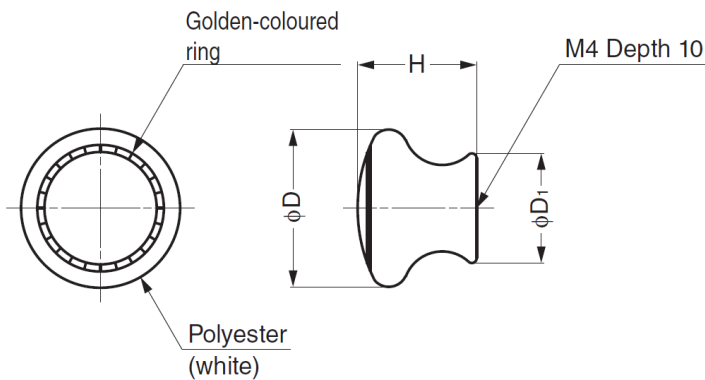

GUIB Polyester Knob

Material

- Polyester

Parts Included

- Truss head screw M4×28

Part No.	D	H
GUIB-16	16	24
GUIB-20	20	30

GUIA Polyester Knob

Material

- Polyester

Parts Included

- Truss head screw M4×28

Part No.	D	H ₁	H
GUIA-20	25	18	22
GUIA-26	33	23	25
GUIA-30	38	25	28